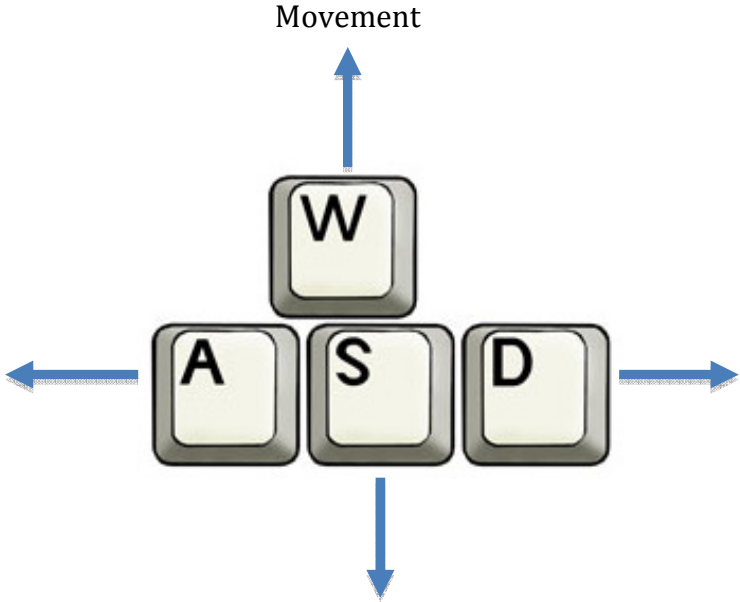

# MinecraftEdu

## Controls

Jump / Climb

Open Backpack (Inventory)

Crouch / Walk Carefully

Drop Item in Hand

Type Commands Or Talk

- |  |   |
|--|---|
| <p><b>Student Commands: "M"</b></p> <ul style="list-style-type: none"><li>- Teleportation</li><li>- View Assignments</li></ul> | <p><b>Teacher Commands: "M"</b></p> <ul style="list-style-type: none"><li>- Player Settings</li><li>- World Settings</li><li>- Set Assignments</li><li>- Building Tools</li></ul> |
|--|---|