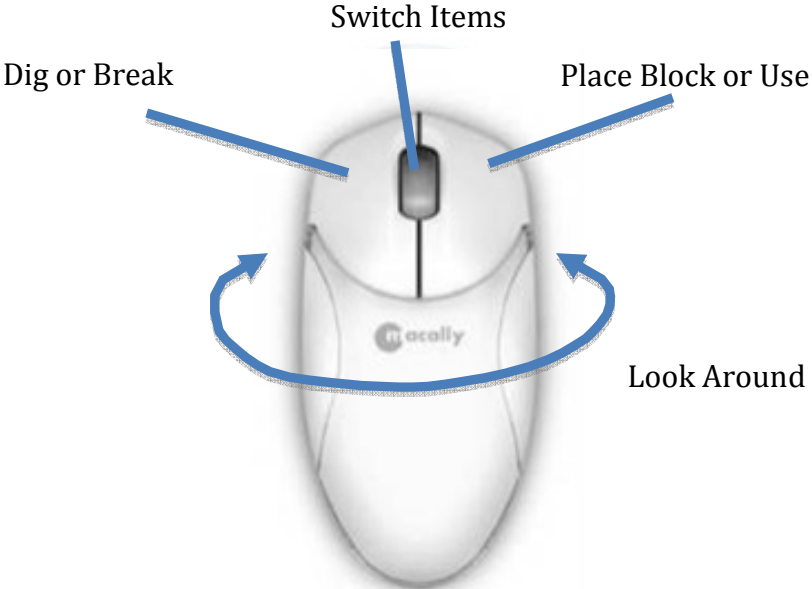

## Controls

Jump / Climb

Open Backpack (Inventory)

Crouch / Walk Carefully

Drop Item in Hand

Type Commands Or Talk

- |  |   |
|--|---|
| <p><b>Student Commands: "M"</b></p> <ul style="list-style-type: none"><li>- Teleportation</li><li>- View Assignments</li></ul> | <p><b>Teacher Commands: "M"</b></p> <ul style="list-style-type: none"><li>- Player Settings</li><li>- World Settings</li><li>- Set Assignments</li><li>- Building Tools</li></ul> |
|--|---|